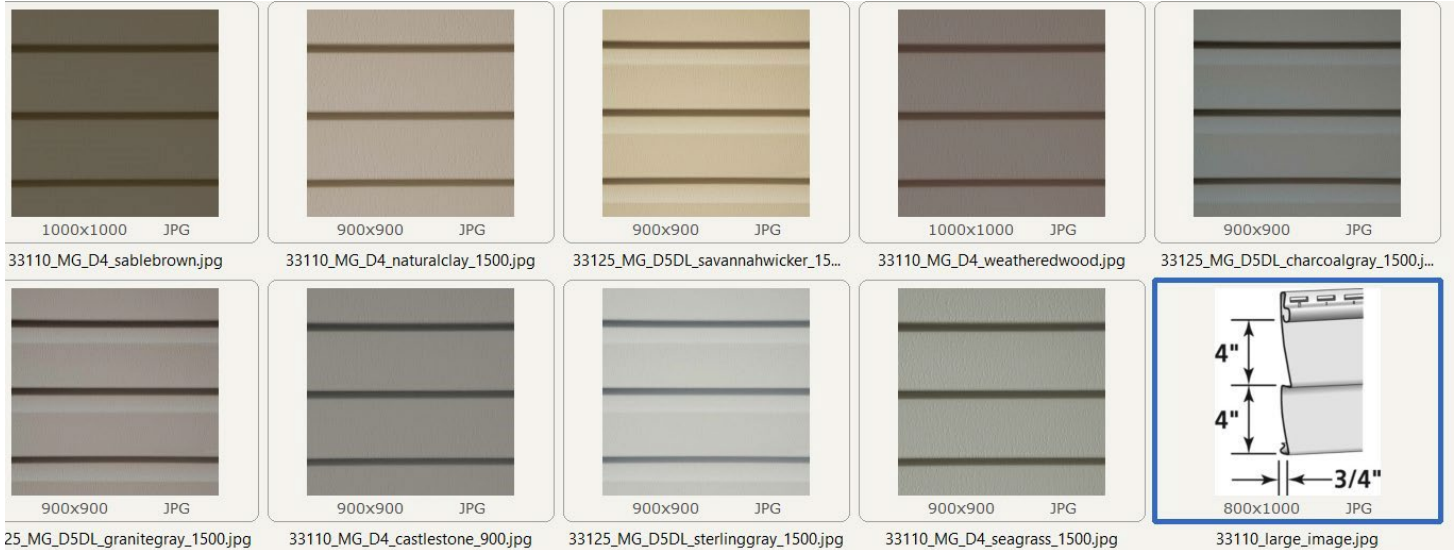

Valley Creek Village Association

P.O. Box 361068, Strongsville, Ohio 44136

Approved Siding Colors

Here are some photos showing the siding and nine colors that have been approved to blend with our existing wood siding.

Approved Stain Colors

VCVA Approved Siding Trim and Stain selections: as of 7/21/22

Approved manufacturers and colors:

Siding:	Metal trim, downspouts, and gutters:	Stain Colors:
<i>CT Monogram:</i>	<i>PlyGems Mastic Performance Metals:</i>	<i>SW Woodscapes</i>
Charcoal Gray (deluxe)	Deep Granite 090 ELT (extended lead time)	SW7067 Cityscape
Savannah Wicker	Wicker A7	SW6150 Universal Khaki
Natural Clay	Jefferson Tan AO	SW9174 Moth Wing
Weathered Wood *	Montana Suede IF	SW6004 Mink
Sable Brown (deluxe)	Terra Bronze 34	SW7026 Griffin
Castle Stone	Deep Granite 090	SW0077 Clas. French Grey
Granite Gray	Harbor Grey 35	SW7018 Dovetail
Sterling Gray	Silver Grey 02	SW7668 March Wind
Seagrass *	Scottish Thistle 510	SW9131 Cornwall Slate

*Requires alternate color soffit

If you wish to use any single selection of these colors, plan approval is not required before you commence work. (ie. Castle Stone siding, Deep Granite trim metals, and SW0077 Classic French Grey stain for fencing, window trim, etc.